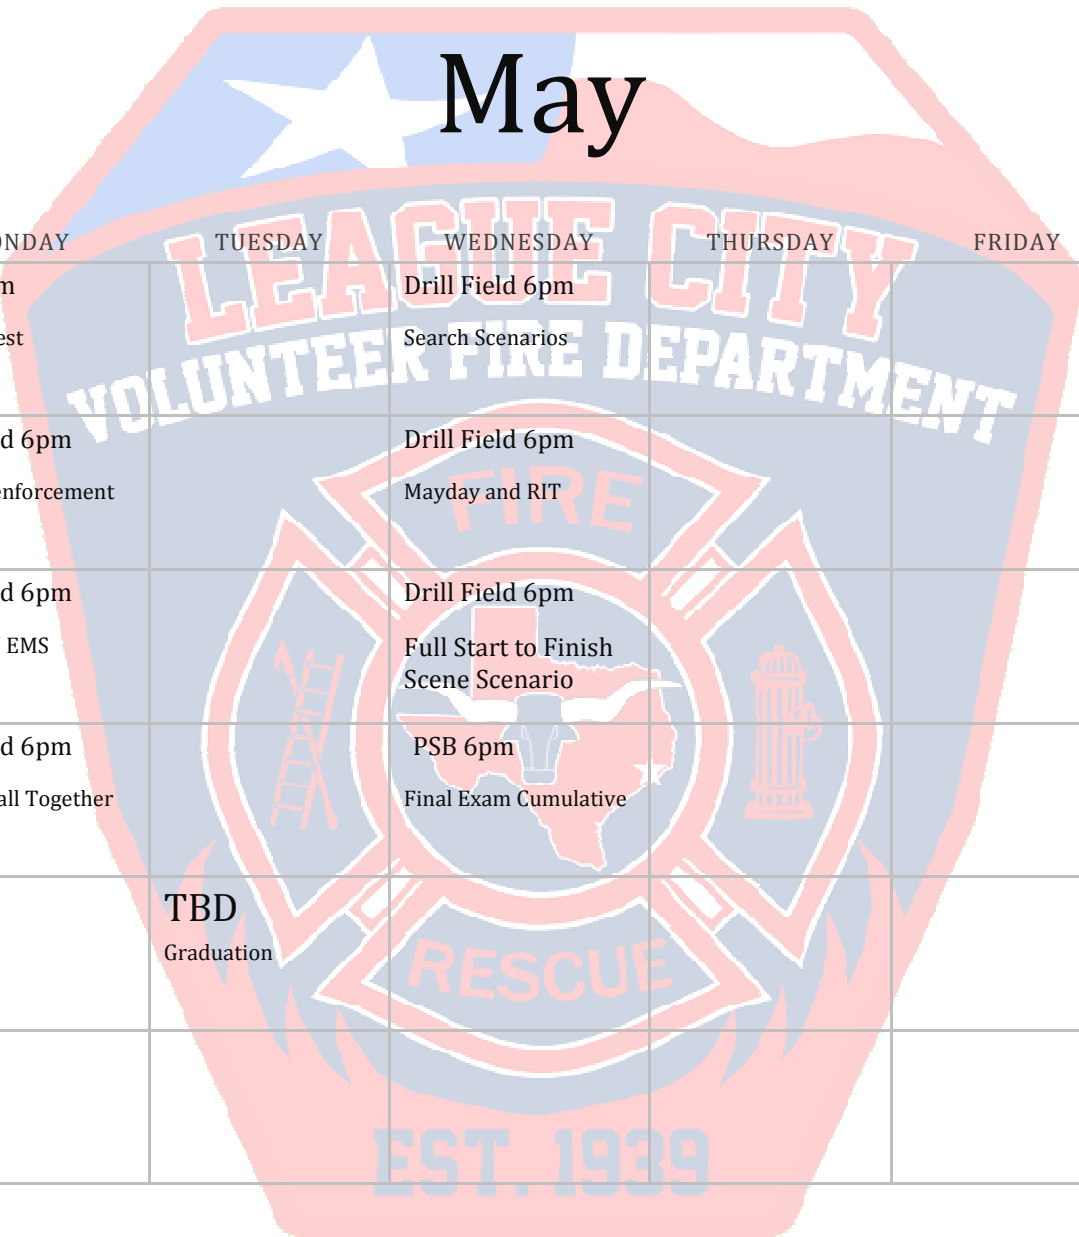

*Dates, Times, and Locations are subject to change

LCVFD – Sample Academy Schedule

March

SUNDAY	MONDAY	TUESDAY	WEDNESDAY	THURSDAY	FRIDAY	SATURDAY
			Drill Field 6pm Extinguishers Ch 7 due			Drill Field 7:30am Fire Hose, Fire Streams Ch 15,16 due
	Drill Field 6pm Water Supply Ch 14 due		Drill Field 6pm Review and gear time trials			
	PSB 6pm Phase 1 Test Intro to Search		Drill Field 6pm Search Training			TBD Extrication Ch 10 due
	Drill Field 6pm Intro to RIT Ch 9 due		Drill Field 6pm RIT / Mayday			

*Dates, Times, and Locations are subject to change

LCVFD – Sample Academy Schedule

April

SUNDAY	MONDAY	TUESDAY	WEDNESDAY	THURSDAY	FRIDAY	SATURDAY
						Drill Field 7:30am Consumption, Maze, Confined Space
	Drill Field 6pm Hose Deployment		Drill Field 6pm Search Training Scenarios			Ch 21,22 due
	Drill Field 6pm Hose Advancement and Handling with Attack		Drill Field 6pm Search Scenarios			Drill Field 7:30am ERG / Fire Protection / Car Fire Ch 18,20 due
	Drill Field 6pm CPR		Drill Field 6pm Wildland			
	Drill Field 6pm Salvage & Overhaul		Drill Field 6pm Attack Scenarios			Drill Field 7:30am Fire Attack / Search Scenarios / From Truck

*Dates, Times, and Locations are subject to change

LCVFD – Sample Academy Schedule

May

SUNDAY	MONDAY	TUESDAY	WEDNESDAY	THURSDAY	FRIDAY	SATURDAY
	PSB 6pm Phase 2 Test		Drill Field 6pm Search Scenarios			
	Drill Field 6pm Skills Re-enforcement TBD		Drill Field 6pm Mayday and RIT			Drill Field 7:30am Intro Burn
	Drill Field 6pm First Aid / EMS		Drill Field 6pm Full Start to Finish Scene Scenario			
	Drill Field 6pm Putting it all Together Test		PSB 6pm Final Exam Cumulative			Drill Field 7:30am Final Burn
		TBD Graduation				