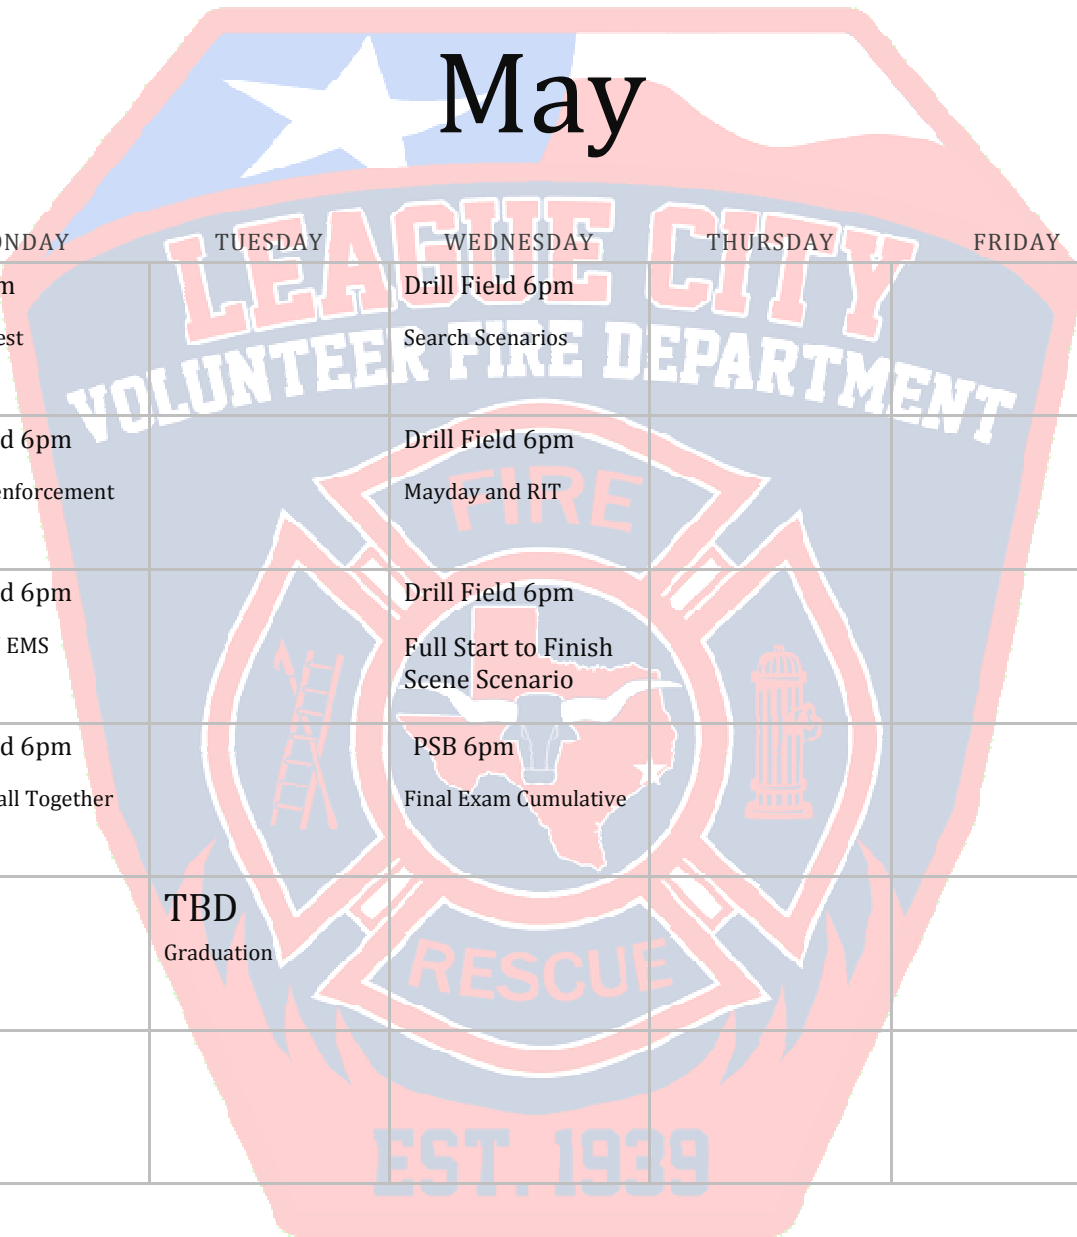

*Dates, Times, and Locations are subject to change

LCVFD – Sample Academy Schedule

March

SUNDAY	MONDAY	TUESDAY	WEDNESDAY	THURSDAY	FRIDAY	SATURDAY
			Drill Field 6pm Extinguishers Ch 7 due			Drill Field 7:30am Fire Hose, Fire Streams Ch 15,16 due
	Drill Field 6pm Water Supply Ch 14 due		Drill Field 6pm Review and gear time trials			
	PSB 6pm Phase 1 Test Intro to Search		Drill Field 6pm Search Training			TBD Extrication Ch 10 due
	Drill Field 6pm Intro to RIT Ch 9 due		Drill Field 6pm RIT / Mayday			

*Dates, Times, and Locations are subject to change

LCVFD – Sample Academy Schedule

April

SUNDAY	MONDAY	TUESDAY	WEDNESDAY	THURSDAY	FRIDAY	SATURDAY
						Drill Field 7:30am Consumption, Maze, Confined Space
	Drill Field 6pm Hose Deployment		Drill Field 6pm Search Training Scenarios			Ch 21,22 due
	Drill Field 6pm Hose Advancement and Handling with Attack		Drill Field 6pm Search Scenarios			Drill Field 7:30am ERG / Fire Protection / Car Fire Ch 18,20 due
	Drill Field 6pm CPR		Drill Field 6pm Wildland			
	Drill Field 6pm Salvage & Overhaul		Drill Field 6pm Attack Scenarios			Drill Field 7:30am Fire Attack / Search Scenarios / From Truck

*Dates, Times, and Locations are subject to change

LCVFD – Sample Academy Schedule

May

SUNDAY	MONDAY	TUESDAY	WEDNESDAY	THURSDAY	FRIDAY	SATURDAY
	PSB 6pm Phase 2 Test		Drill Field 6pm Search Scenarios			
	Drill Field 6pm Skills Re-enforcement TBD		Drill Field 6pm Mayday and RIT			Drill Field 7:30am Intro Burn
	Drill Field 6pm First Aid / EMS		Drill Field 6pm Full Start to Finish Scene Scenario			
	Drill Field 6pm Putting it all Together Test		PSB 6pm Final Exam Cumulative			Drill Field 7:30am Final Burn
		TBD Graduation				